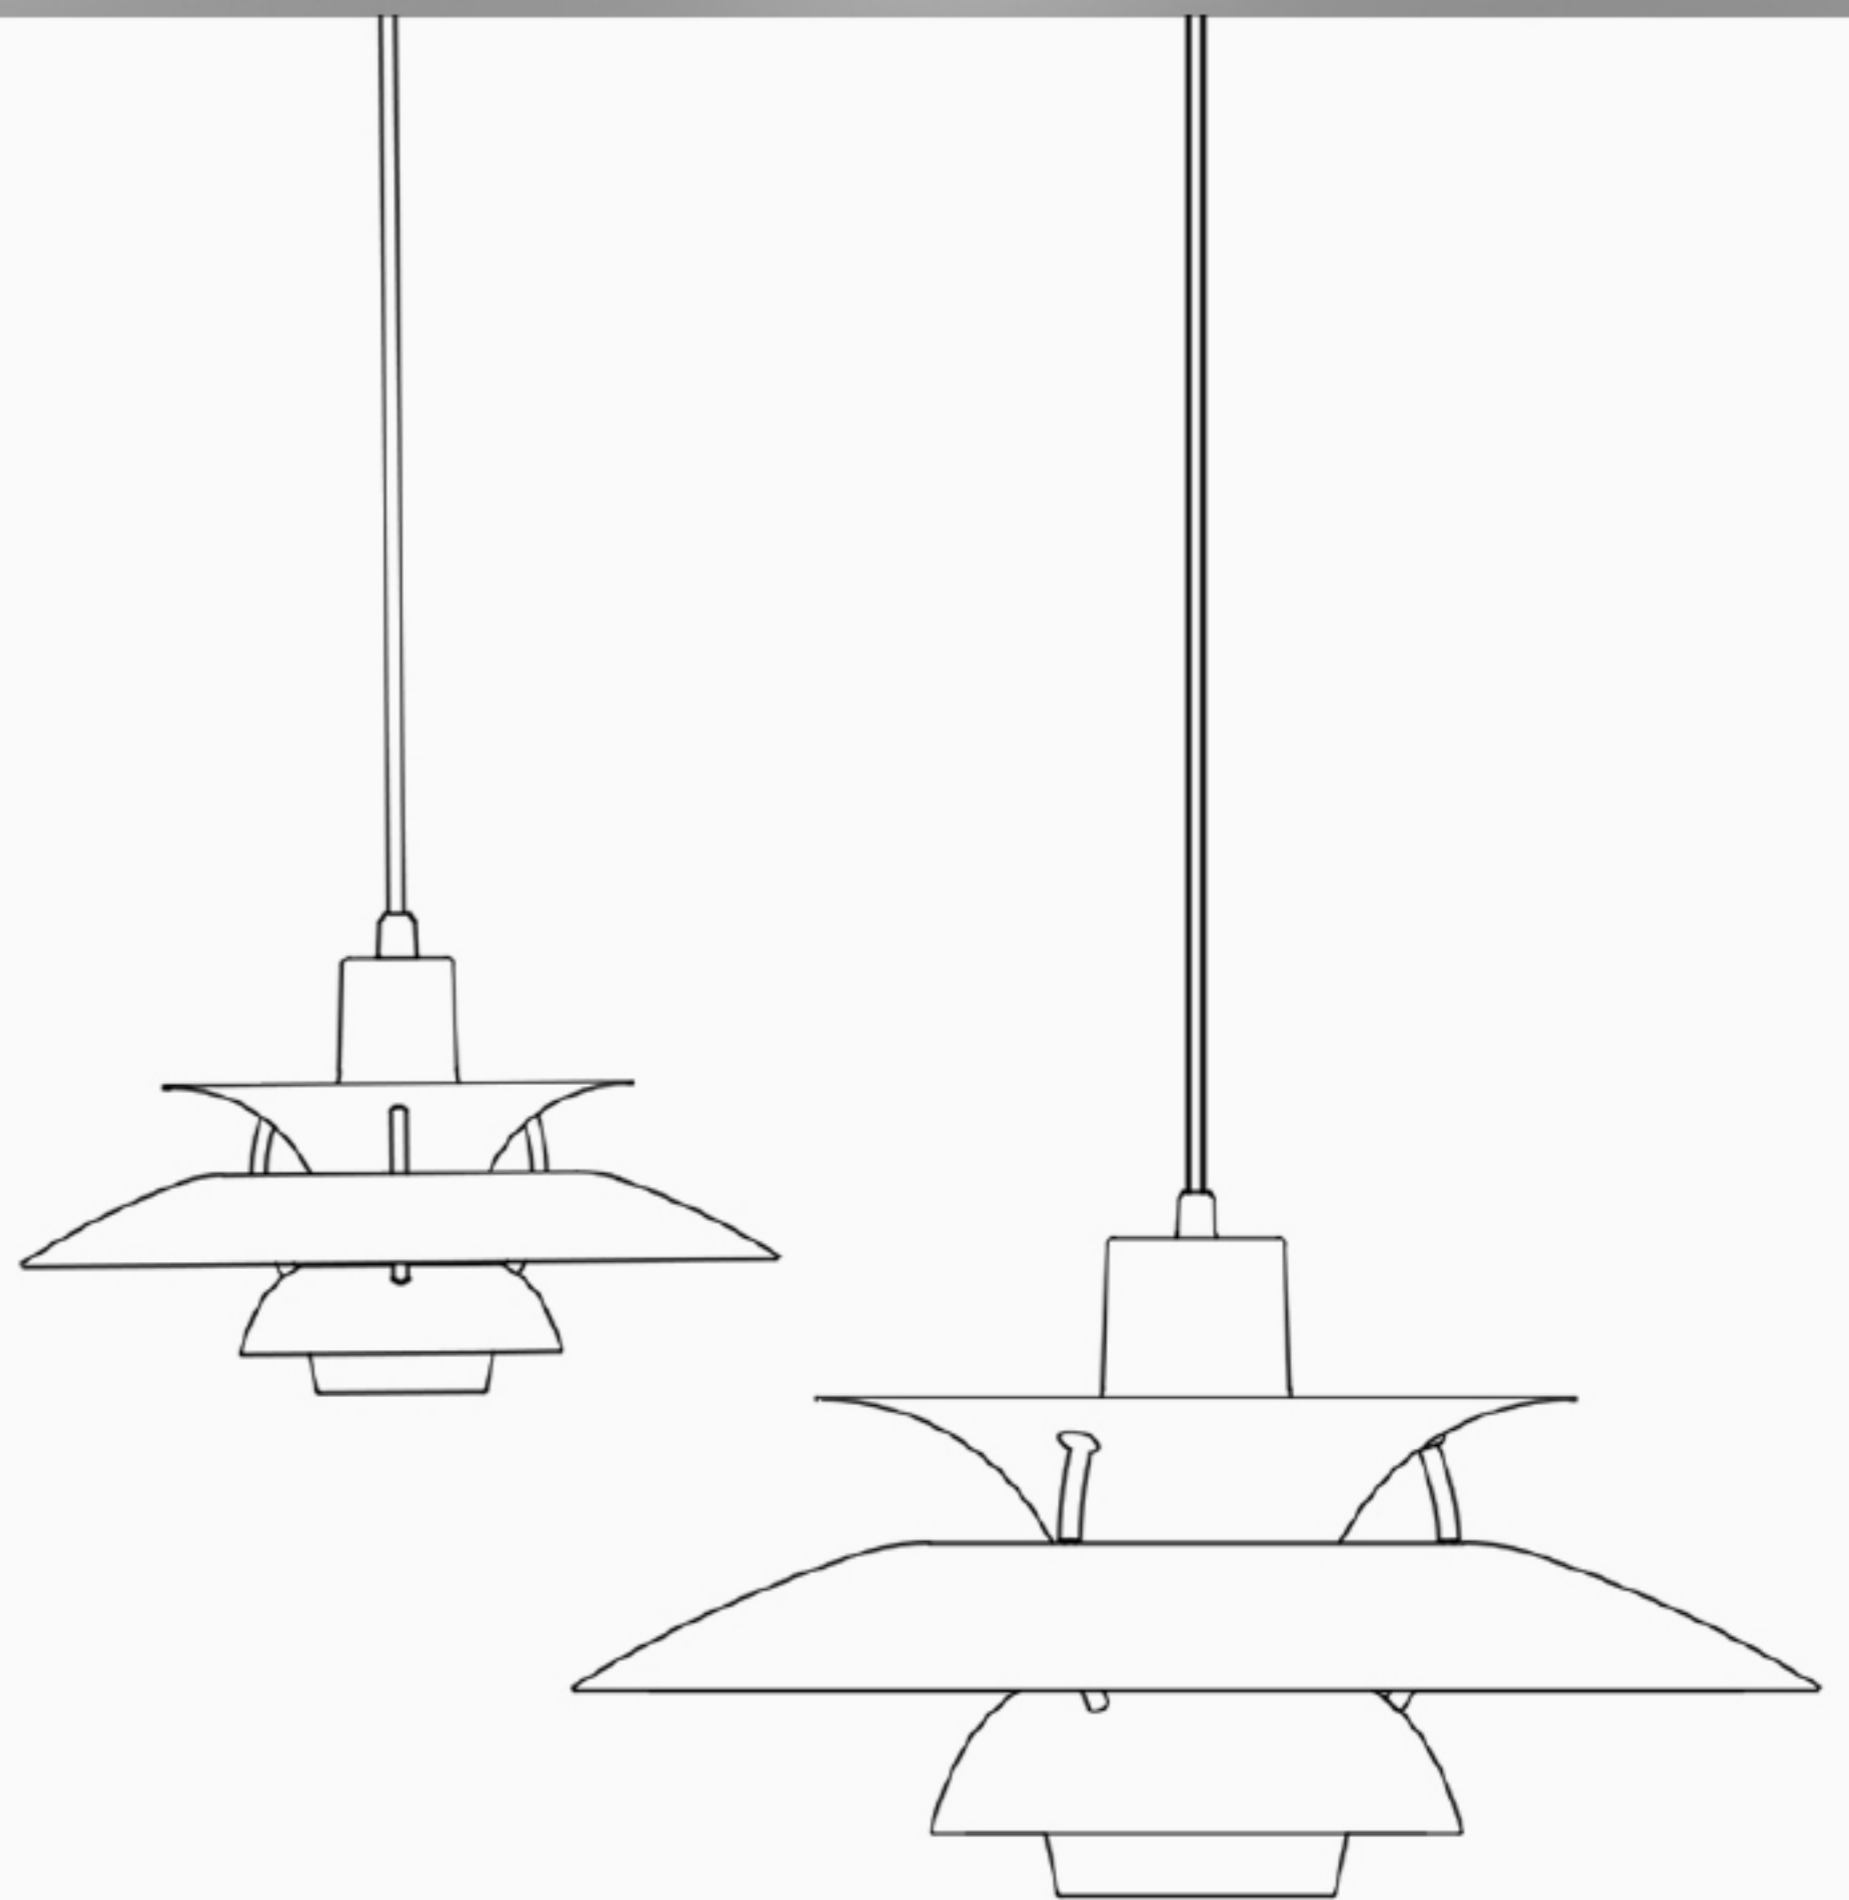

LUMI ARC

ARCHITECTURAL
LIGHTING

Delta 120

60cm Dia.

3000K-4000K CCT

1200lm-1900lm

DELTA

Embodies minimalistic design inspired by the conical shapes found in nature. Available in various sizes, light sources, and finishes, it offers versatility for both hospitality and residential settings. Its three distinct families— 60°, 90° and 120° angles—allow for tailored lighting solutions that complement diverse interior aesthetics.

ANGELA

Angela is inspired by a playful yet sophisticated form, defined by the interplay of circular shapes and fluid repetition.

The design philosophy centers around versatility and the celebration of color, making it ideal for vibrant and creative spaces.

Angela S

30 Ø x 16 H cm

E27 A45 LED LAMP

Max. 7 Watt

Angela M

49 Ø x 26 H cm

E27 A80 LED LAMP

Max. 20 Watt

ANGELA

Angela is a statement piece that complements a variety of settings, whether as a single pendant for intimate spaces or grouped as a dynamic focal point. Crafted with precision, Angela transforms spaces with its soft, diffused light and bold presence.