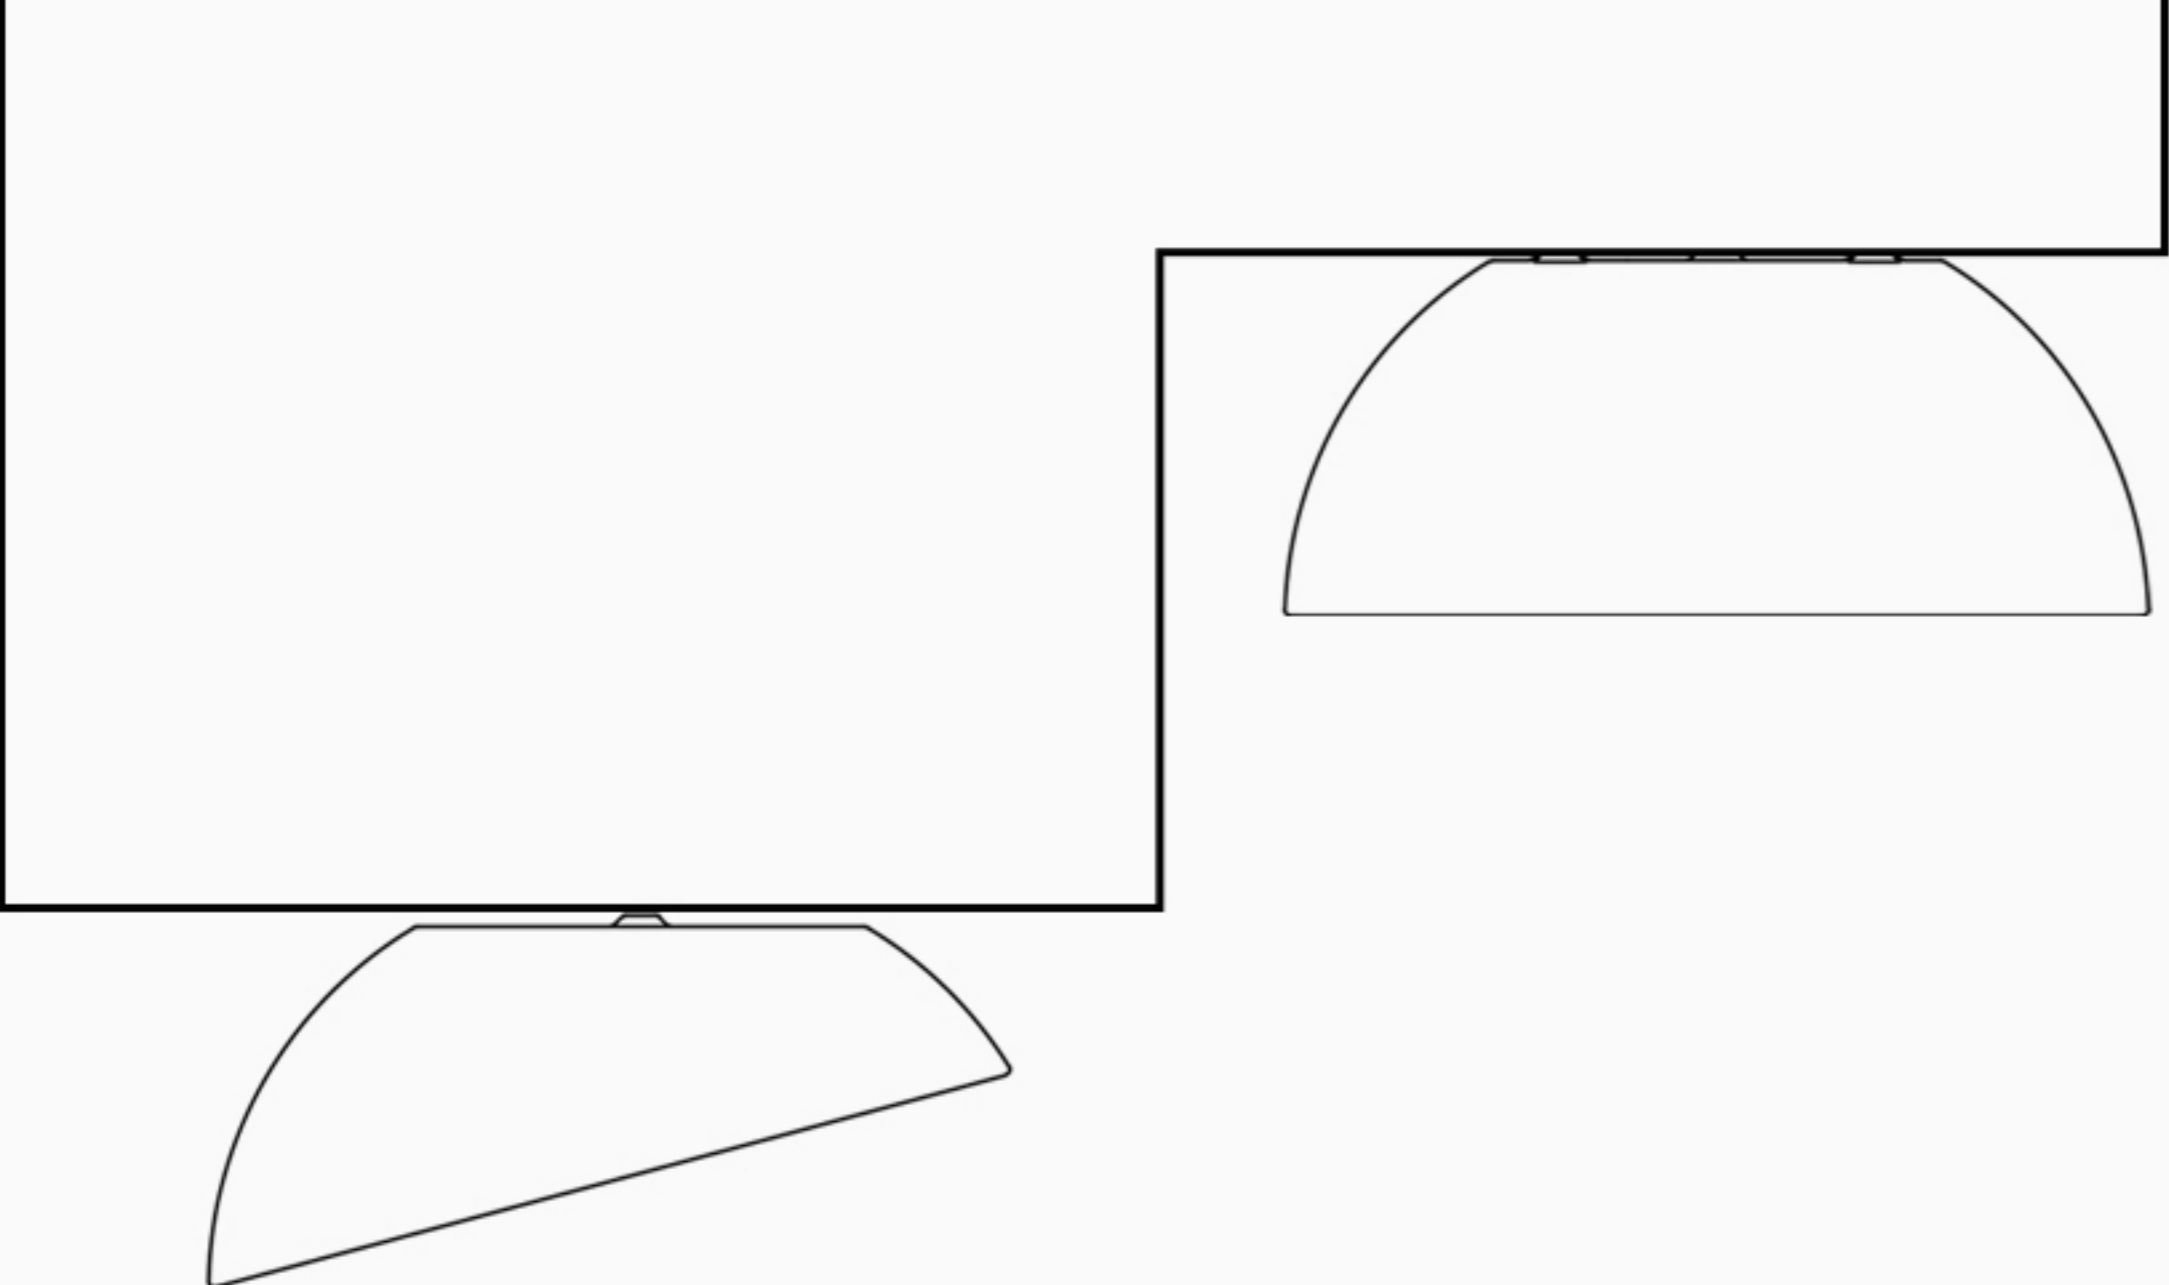

LUMI ARC

ARCHITECTURAL
LIGHTING

Delta 120

60cm Dia.

3000K-4000K CCT

1200lm-1900lm

DELTA

Embodies minimalistic design inspired by the conical shapes found in nature. Available in various sizes, light sources, and finishes, it offers versatility for both hospitality and residential settings. Its three distinct families— 60°, 90° and 120° angles—allow for tailored lighting solutions that complement diverse interior aesthetics.

ANGELA

Angela is inspired by a playful yet sophisticated form, defined by the interplay of circular shapes and fluid repetition.

The design philosophy centers around versatility and the celebration of color, making it ideal for vibrant and creative spaces.

Angela S

30 Ø x 16 H cm

E27 A45 LED LAMP

Max. 7 Watt

Angela M

49 Ø x 26 H cm

E27 A80 LED LAMP

Max. 20 Watt

ANGELA

Angela is a statement piece that complements a variety of settings, whether as a single pendant for intimate spaces or grouped as a dynamic focal point. Crafted with precision, Angela transforms spaces with its soft, diffused light and bold presence.